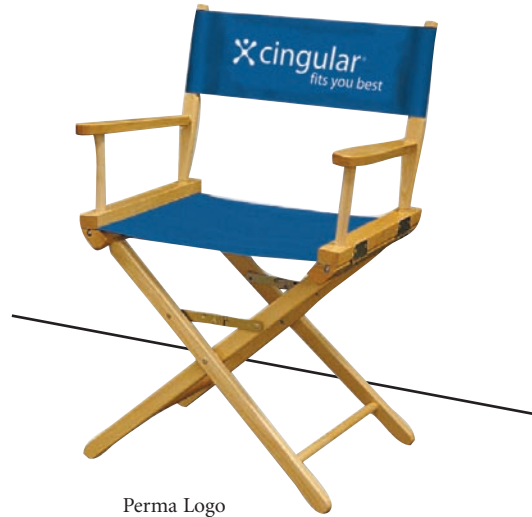

DIRECTOR CHAIRS

Dye Sublimation

Perma Logo

Integrate Director Chairs to match the design of your exhibit. Personalize a Director Chair with a company name, logo or sales message to match any display.

Create Your Own Environments

- Chairs available in natural wood, black and white
- Two heights are available: Standard 18” and Counter 30”
- A durable case with wheels is available to transport two director chairs at a time

Counter Height 30”

Standard Height 18”